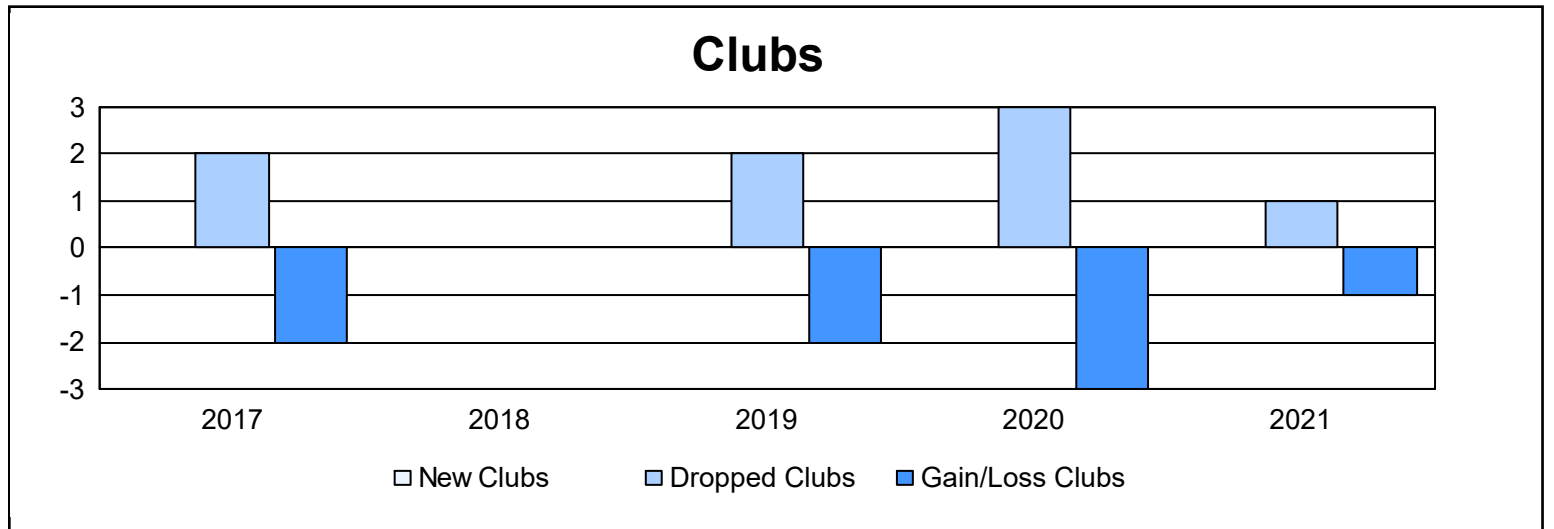

Year	New Clubs	Dropped Clubs	Gain/ Loss Clubs	New Members	Charter Members	Reinstate Members	Transfer Members	Total Member Added	Total Members Dropped	Gain/ Loss Members
2016-2017	0	2	-2	145	4	6	21	176	213	-37
2017-2018	0	0	0	145	5	3	24	177	202	-25
2018-2019	0	2	-2	114	3	6	14	137	241	-104
2019-2020	0	3	-3	102	2	5	20	129	218	-89
2020-2021	0	1	-1	126	1	4	21	152	162	-10
<b>Average</b>	<b>0</b>	<b>2</b>	<b>-2</b>	<b>126</b>	<b>3</b>	<b>5</b>	<b>20</b>	<b>154</b>	<b>207</b>	<b>-53</b>

### Membership Composition June 2021 Cumulative