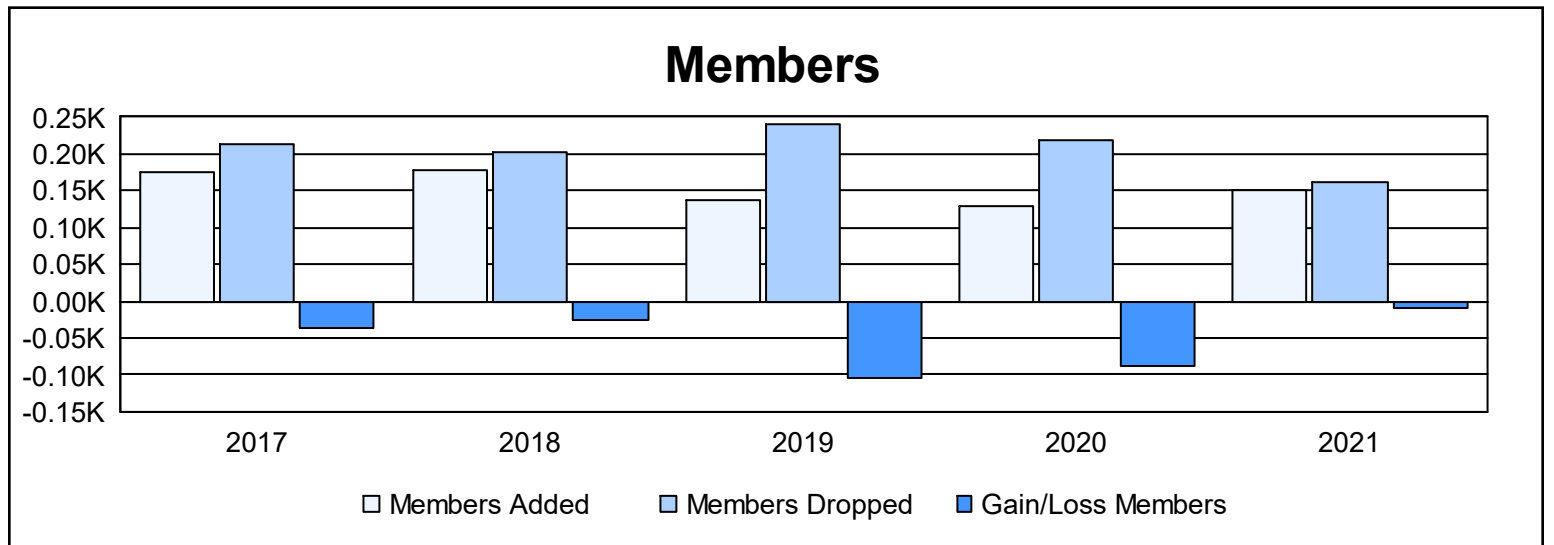

Year	New Clubs	Dropped Clubs	Gain/ Loss Clubs	New Members	Charter Members	Reinstate Members	Transfer Members	Total Member Added	Total Members Dropped	Gain/ Loss Members
2016-2017	0	2	-2	145	4	6	21	176	213	-37
2017-2018	0	0	0	145	5	3	24	177	202	-25
2018-2019	0	2	-2	114	3	6	14	137	241	-104
2019-2020	0	3	-3	102	2	5	20	129	218	-89
2020-2021	0	1	-1	126	1	4	21	152	162	-10
<b>Average</b>	<b>0</b>	<b>2</b>	<b>-2</b>	<b>126</b>	<b>3</b>	<b>5</b>	<b>20</b>	<b>154</b>	<b>207</b>	<b>-53</b>

### Membership Composition June 2021 Cumulative